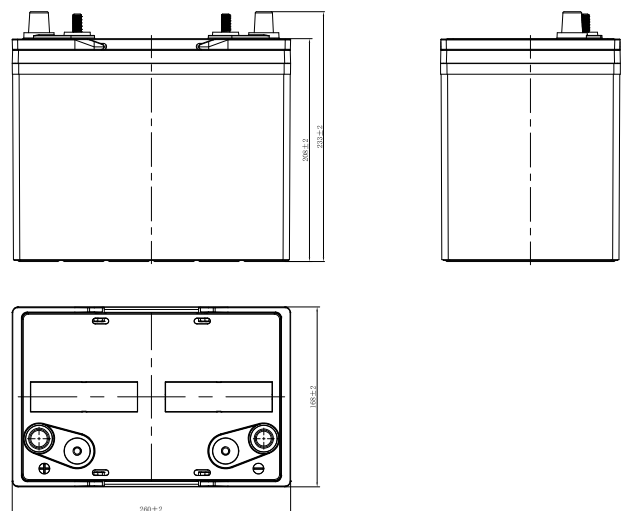

*Values are subject to variation of +/- 5% in normal manufacturing processes.